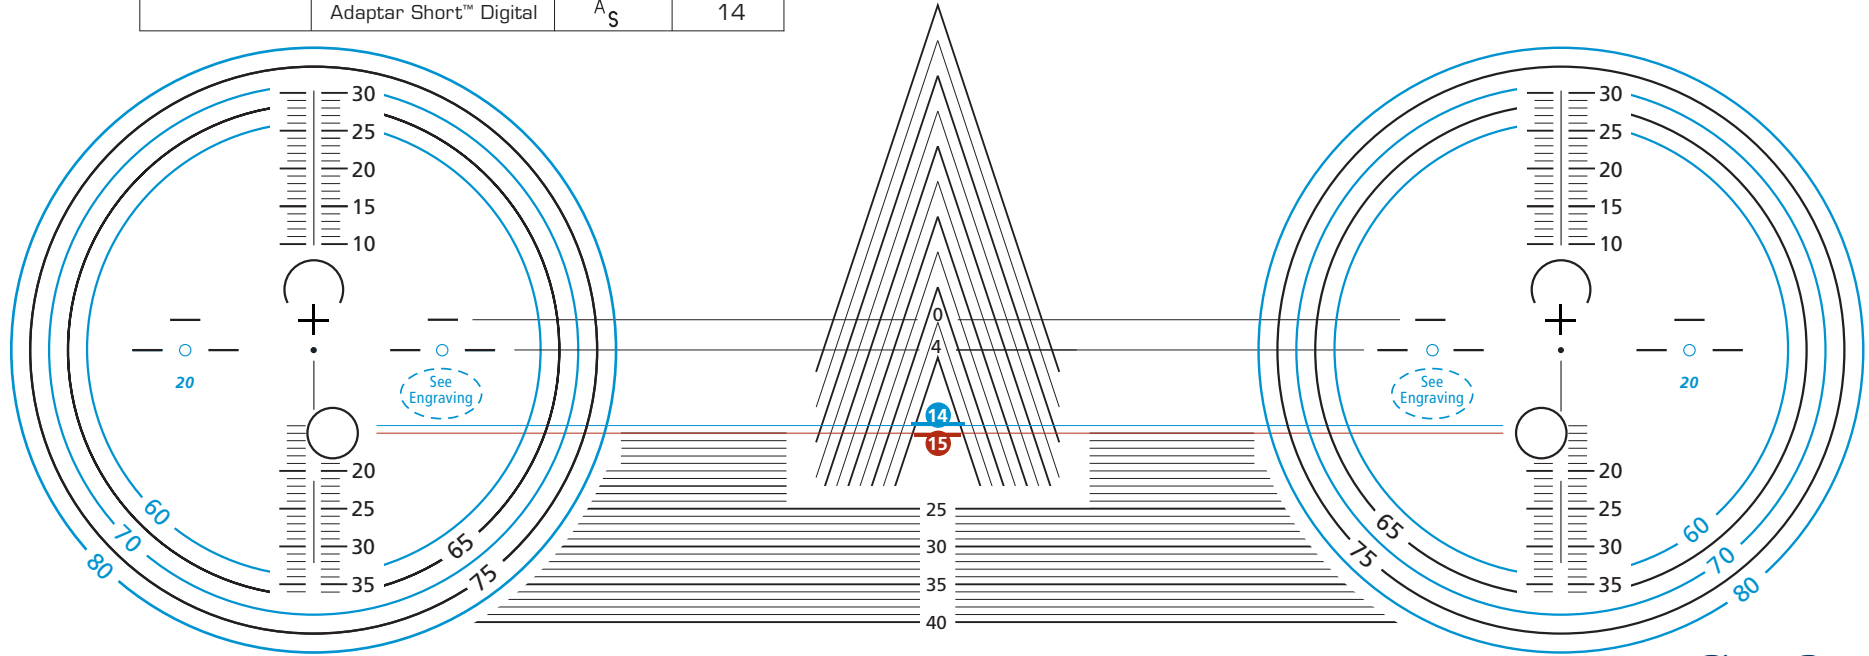

LENS ENGRAVING			
TRADITIONAL PAL	DIGITAL PAL	SYMBOL	MFH
	Accolade Freedom™	\sphericalangle	15
Accolade®		\sphericalangle	17
Ovation®	Ovation Digital	\int	17

LENS ENGRAVING			
TRADITIONAL PAL	DIGITAL PAL	SYMBOL	MFH
Essilor Natural®	Essilor Natural® Digital	Σ	18
Adaptar® 1.50, Glass		III	18
Adaptar®	Adaptar Digital	A	18

Regular Corridor

Essilor PALs

LENS ENGRAVING			
TRADITIONAL PAL	DIGITAL PAL	SYMBOL	MFH
	Accolade Freedom™		15
SmallFit®	SmallFit Digital		14
	Adaptar Short™ Digital	A_S	14

Short Corridor