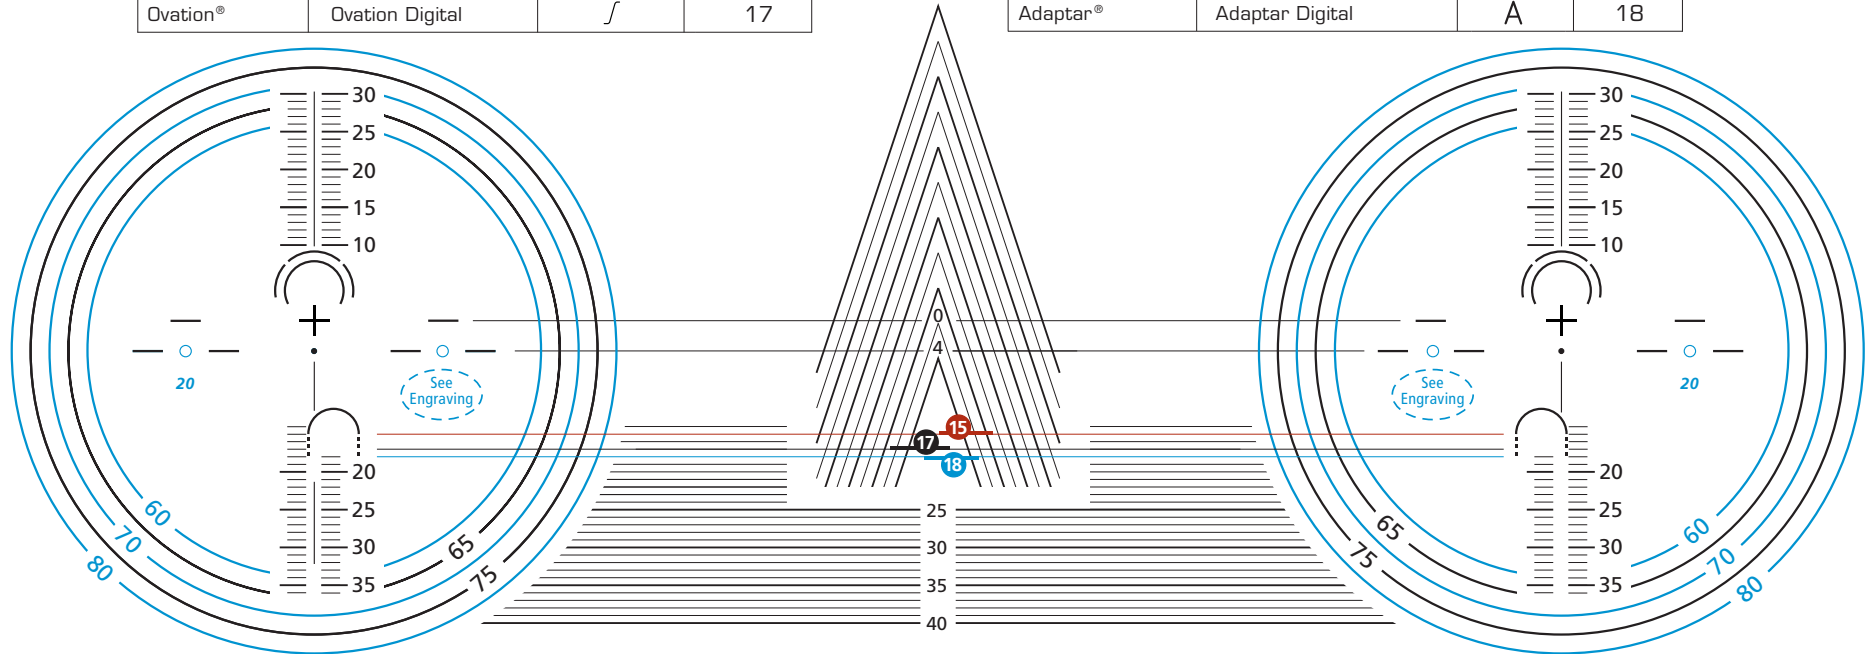

LENS ENGRAVING			
TRADITIONAL PAL	DIGITAL PAL	SYMBOL	MFH
	Accolade Freedom™	\sphericalangle	15
Accolade®		\sphericalangle	17
Ovation®	Ovation Digital	\int	17

LENS ENGRAVING			
TRADITIONAL PAL	DIGITAL PAL	SYMBOL	MFH
Essilor Natural®	Essilor Natural® Digital	Σ	18
Adaptar® 1.50, Glass		III	18
Adaptar®	Adaptar Digital	A	18

Regular Corridor

Essilor PALs

LENS ENGRAVING			
TRADITIONAL PAL	DIGITAL PAL	SYMBOL	MFH
	Accolade Freedom™		15
SmallFit®	SmallFit Digital		14
	Adaptar Short™ Digital	A_S	14

Short Corridor